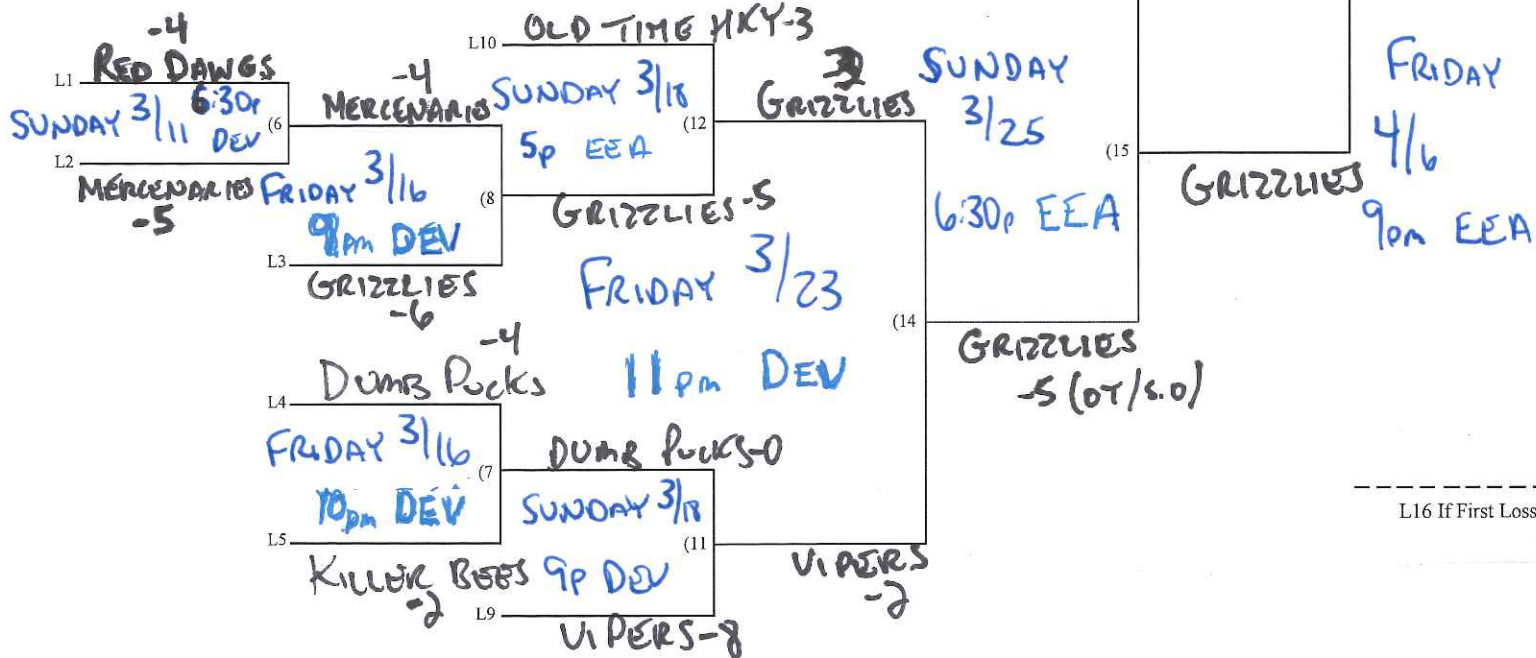

EAAHL - C2 Division 2017-2018 Playoffs

L16 If First Loss