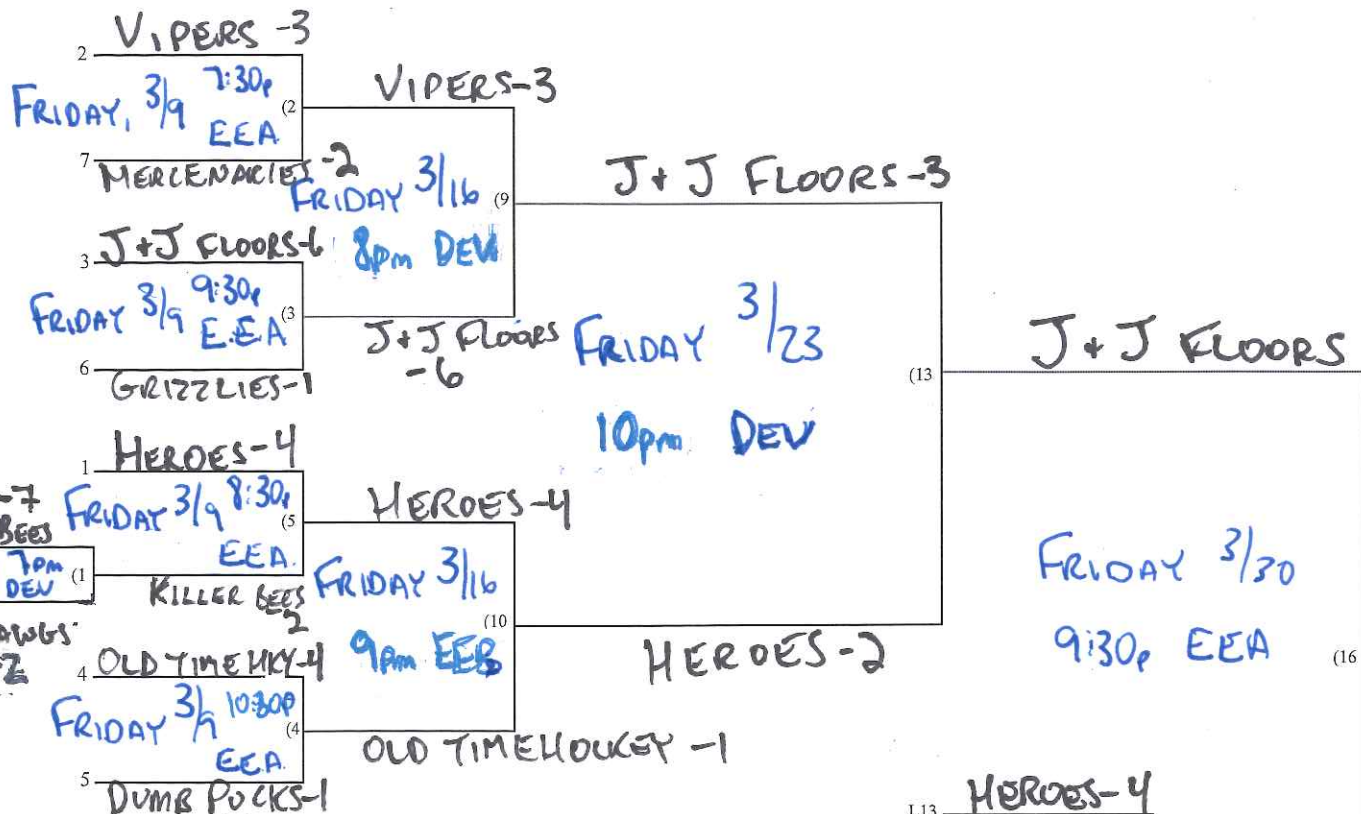

EAAHL - C2 Division 2017-2018 Playoffs

L16 If First Loss